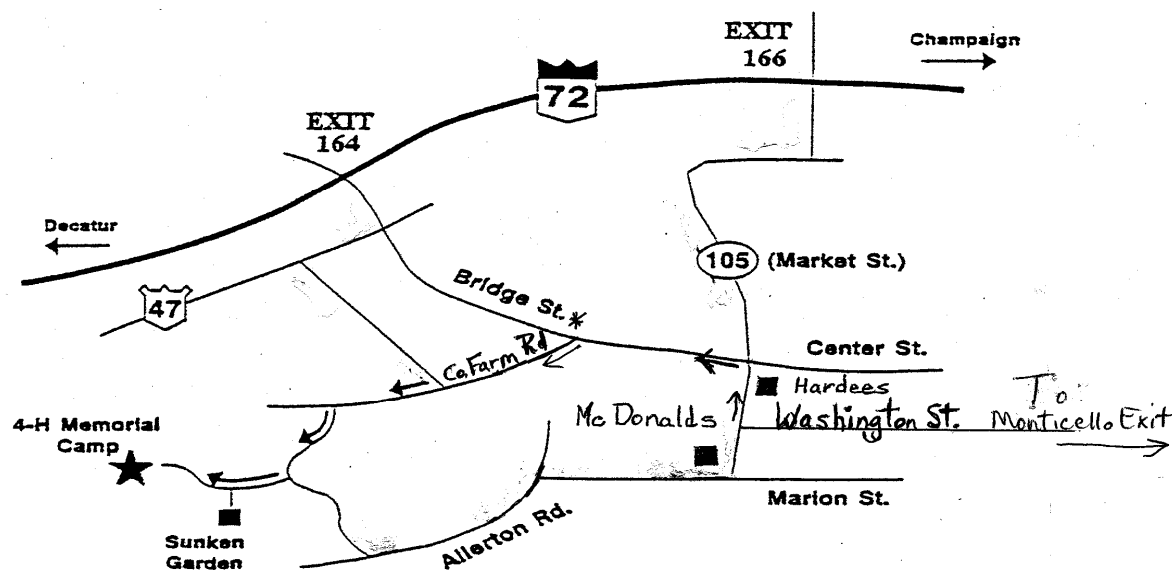

Directions to 4-H Memorial Camp in Allerton Park (look for Illinois Envirothon signs)

From the North or Northwest: From Rockford take I-39 or from Peoria take I-74 to Bloomington. Exit Rte. 51 south to Clinton. Take Rte. 10 east from Clinton to Rte. 48/10 intersection north side of Weldon. Turn right onto Rte.48. In approx. 8 miles (shortly after crossing over an interstate) at the first opportunity, turn left (sign says Cisco). Stay on this road (which curves left of the town of Cisco) until you see a University of Illinois Allerton Park sign. Turn right. Turn right again at a T-road. Then turn left at next road (entrance to the Park). Travel on this road until you see 4-H Memorial Camp sign. Turn right into the camp.

From the Northeast: From Kankakee take I-57 to the Decatur exit (I-72) west of Champaign. Exit I-72 at Bridge St. (exit 164) north of Monticello. Turn left toward Monticello. Turn right at the 4-way intersection. Left at the brown University of Illinois Allerton Park sign. Right at a T-road. Left at the top of a hill. Proceed into the Park to the Memorial Camp sign. Turn right.

From the West: From Springfield take I-72 east to Weldon/Cisco exit. Turn right. Left at the first road toward Cisco. Follow this road which will curve left around Cisco. Turn right at the brown University of Illinois Allerton Park sign. Right at the T-road. Left at the top of a hill. Proceed to Memorial Camp sign.

From the South: From the south take I-57 north to the Monticello exit. Turn left. Travel west approx. 20 miles. Upon entering Monticello, you will be on Washington St. Continue past the Court House. Turn right at the stop sign (Market St.). Turn left at the stop light onto Bridge St. After crossing the bridge, turn left immediately onto County Farm Rd. Follow this road until you see signs directing you to turn left into the Park. Travel through the Park turning right at the 4-H Memorial Camp sign.