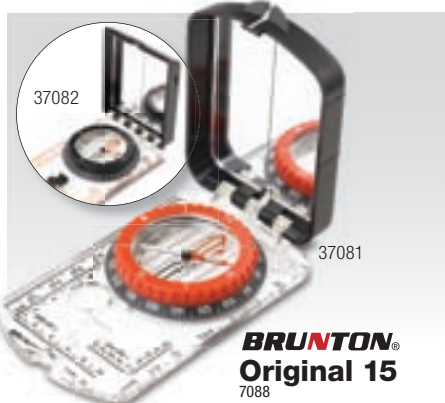

Brunton® Mirror Sighting Compasses

BRUNTON Original 15
7088

Graduations every 2°, a clinometer, adjustable declination, and luminous points. Azimuth model features 1:24,000 and 1:50,000 scales, and the Quadrant model features 1:24,000, 1:25,000, and 1:50,000 scales. Lanyard and declination tool included. 3.9" x 2.5" x 0.75".

Brunton Original 15 Model 15TDCL Azimuth (0-360°)		5 oz.	37081	$49.50
Brunton Original 15 Model 15TDCL Quadrant (0-90-0°)		5 oz.	37082	$49.50

Combination English and Metric